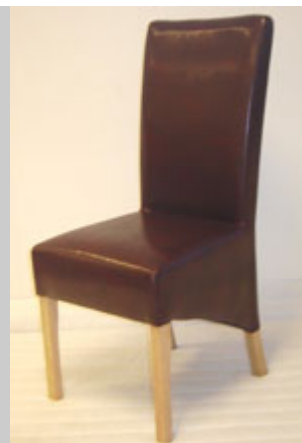

Artificial leather chair MIX

Artificial leather chair Bleky
Colour - dark brown
ART. 210.043.00

Artificial leather chair Bleky
Colour - Beige
ART. 210.043.00

Artificial leather chair Bleky
Color - burgundy
ART. 210.043.00

Artificial leather chair Alan
ART. 210.035 .00

Artificial leather chair Ponti
ART. 210.027.00

Artificial leather chair Porto
ART. 210.035.00

50370m Chair Lotte
Material - artificial leather / chrome
ART. 210.038.00

Chair Lotte
Material - artificial leather / chrome
ART. 210.038.00

Chair Lotte
Material - artificial leather / chrome
ART. 210.035.00

Nico Chair
ART. 210.019.00

Chair Stanley (2nd category)
Art. 210.022.00